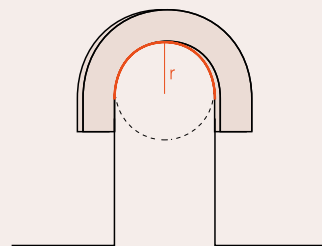

EN Radii pertain to the use in the wall area, e.g. passageway, door, round window, etc.

FR Les rayons se rapportent à l'utilisation au niveau des murs : passage, porte, œil-de-bœuf, etc.

ES Los radios indicados se refieren a una utilización en el área de paredes; por ejemplo, pasillos, puertas, ventanas redondas, etc.

PT Os raios referem-se à utilização em paredes: passagem, porta, olho de boi, etc.

Profile	Min. Radius
Z10 FLEX	30 CM
Z13 FLEX	90 CM
Z1360 FLEX	60 CM
WD2 FLEX	100 CM
FD2S FLEX	140 CM